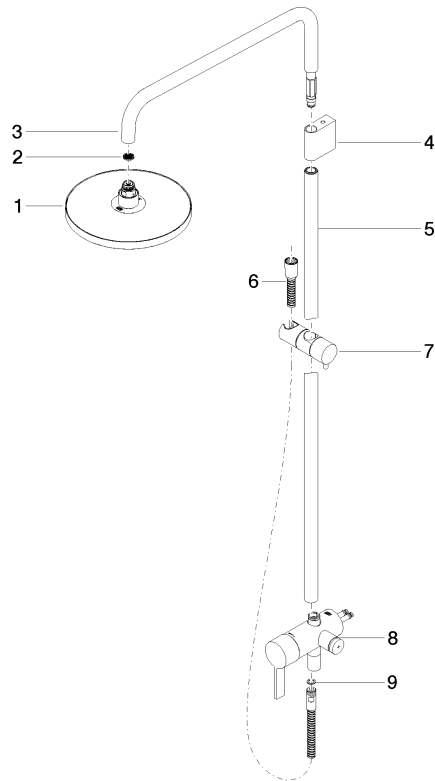

Showerpipe with single-lever shower mixer - Chrome

IMO

ST 050 306 7979

Fits: IMO, LULU, TARA, LISSÉ, VAIA, META, CYO

- shower with fixed riser projection 450mm
 - Rain shower: PURE RAIN, max. flow rate 14 l/min (at 3 bar)
 - rain shower Ø 220 mm
 - rain shower with anti-scale system
 - Hand shower: COMPACT RAIN, max. flow rate 15 l/min (at 3 bar)
 - spray head Ø 100mm
 - height of fittings up to rain shower (bottom edge) 1010mm
 - height of fittings up to top edge of elbow 1150mm
 - metal shower hose 1750mm with integrated anti-twist protection
 - 1/2" connection
 - slide bar
 - Pipe diameter 23.5 mm
 - automatic diverter for fixed-riser shower/hand shower
- Intrinsic protection against back flow.**

- shower with fixed riser projection 450mm
- overhead shower: rain flow
- rain shower Ø 220 mm
- rain shower with anti-scale system
- max. rainshower flow 14 l/min
- height of fittings up to rain shower (bottom edge) 1010mm
- height of fittings up to top edge of elbow 1150mm
- metal shower hose 1750mm with integrated anti-twist protection
- 1/2" connection
- slide bar
- Pipe diameter 23.5 mm
- automatic diverter for fixed-riser shower/hand shower
- quick clearing

Showerpipe with single-lever shower mixer - Chrome

IMO

ST 050 306 7979

ST 050 306 7979

mm [inches]
1:10

Flow rate chart

Certificates

DVGW_DW-
6512DN0126.

Belgaqua_21-025-
27_1.

WRAS_2101043.

LGA_38677.

ST 050 306 7979

Spare parts list

No.	Item Number	Name	Quantity used	Delivery time
1	04 12 05 092 00-00	shower	1	10
2	09 23 01 039 90	sieve	1	2
3	90 28 22 348 00-00	pipe	1	10
4	90 17 11 149 00-00	holder	1	10
5	04 28 22 349 00-00	pipe	1	60
6	28 322 970-00	Metal shower hose 1/2" x 3/8" x 1750 mm - Chrome	1	2
7	12 570 970-00	Slide unit - Chrome	1	10
8	90 17 01 251 00-00	connection	1	10
9	90 14 20 026 00 90	seal	1	2