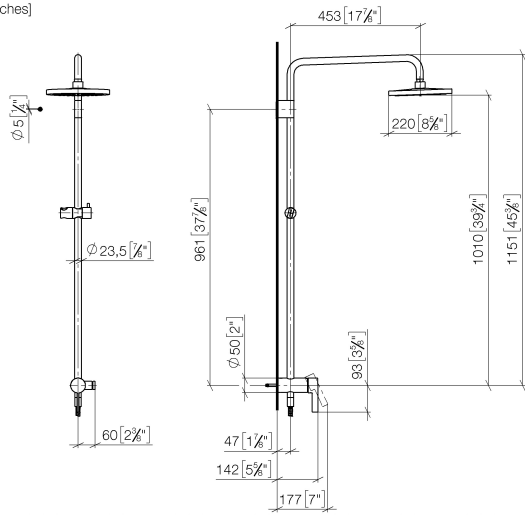

- shower with fixed riser projection 450mm
- overhead shower: rain flow
- rain shower Ø 220 mm
- rain shower with anti-scale system
- max. rainshower flow 14 l/min
- height of fittings up to rain shower (bottom edge) 1010mm
- height of fittings up to top edge of elbow 1150mm
- metal shower hose 1750mm with integrated anti-twist protection
- 1/2" connection
- slide bar
- Pipe diameter 23.5 mm
- automatic diverter for fixed-riser shower/hand shower
- quick clearing

Required miscellaneous

	Hand shower - Chrome	28 012 979-00
--	-----------------------------	---------------

Required miscellaneous

	Hand shower FlowReduce - Chrome	28 018 979-00 0010
--	--	-----------------------

Showerpipe with single-lever shower mixer - Chrome

IMO

ST 050 306 7979

ST 050 306 7979

mm [inches]
1:10

Flow rate chart

Certificates

DVGW_DW-
6512DN0126.

Belgaqua_21-025-
27_1.

WRAS_2101043.

LGA_38677.

ST 050 306 7979

Spare parts list

No.	Item Number	Name	Quantity used	Delivery time
1	04 12 05 092 00-00	shower	1	10
2	09 23 01 039 90	sieve	1	2
3	90 28 22 348 00-00	pipe	1	10
4	90 17 11 149 00-00	holder	1	10
5	04 28 22 349 00-00	pipe	1	60
6	28 322 970-00	Metal shower hose 1/2" x 3/8" x 1750 mm - Chrome	1	2
7	12 570 970-00	Slide unit - Chrome	1	10
8	90 17 01 251 00-00	connection	1	10
9	90 14 20 026 00 90	seal	1	2