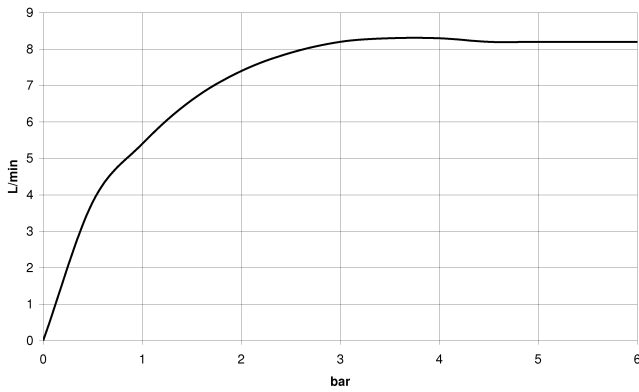

Showerpipe with single-lever shower mixer - Chrome

IMO

ST 050 306 7979

ST 050 306 7979

mm [inches]
1:10

Flow rate chart

Certificates

DVGW_DW-
6512DN0126.